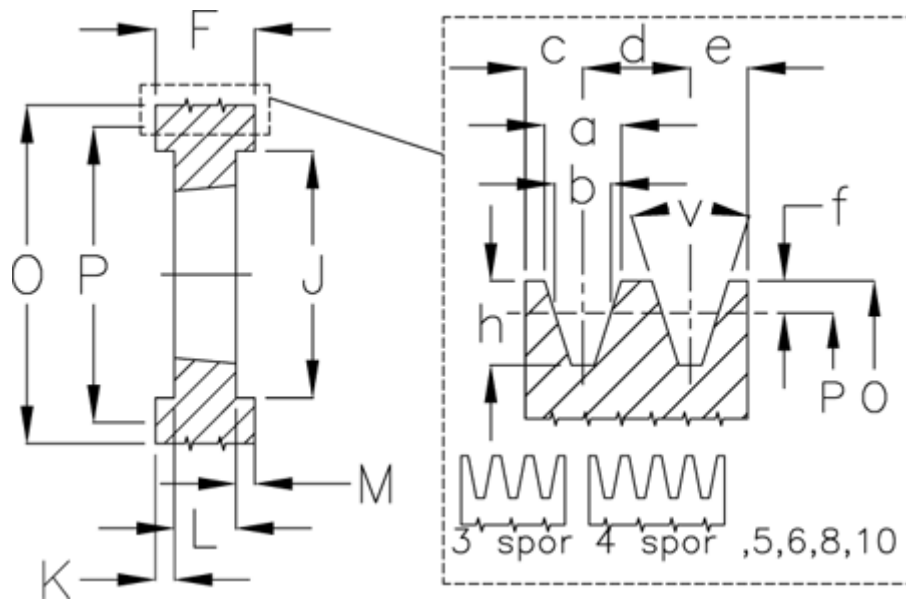

Article number: 604112022405

Description: V-belt pulley SPC 224/5 TL3535

Measures

a	= 22.0	For bush	= 3535	O	= 233.6
b	= 19.0	h	= 23.8	P	= 224
Bush ζ max	= 90	J	= 168	Type	= SPC
c	= 17.0	K	= 23,5	v	= 34 degrees
d	= 25.5	L	= 89		
e	= 17.0	m	= 23.5		
f	= 4.8	N	= -		
F	= 136	Number of ribs	= 5		